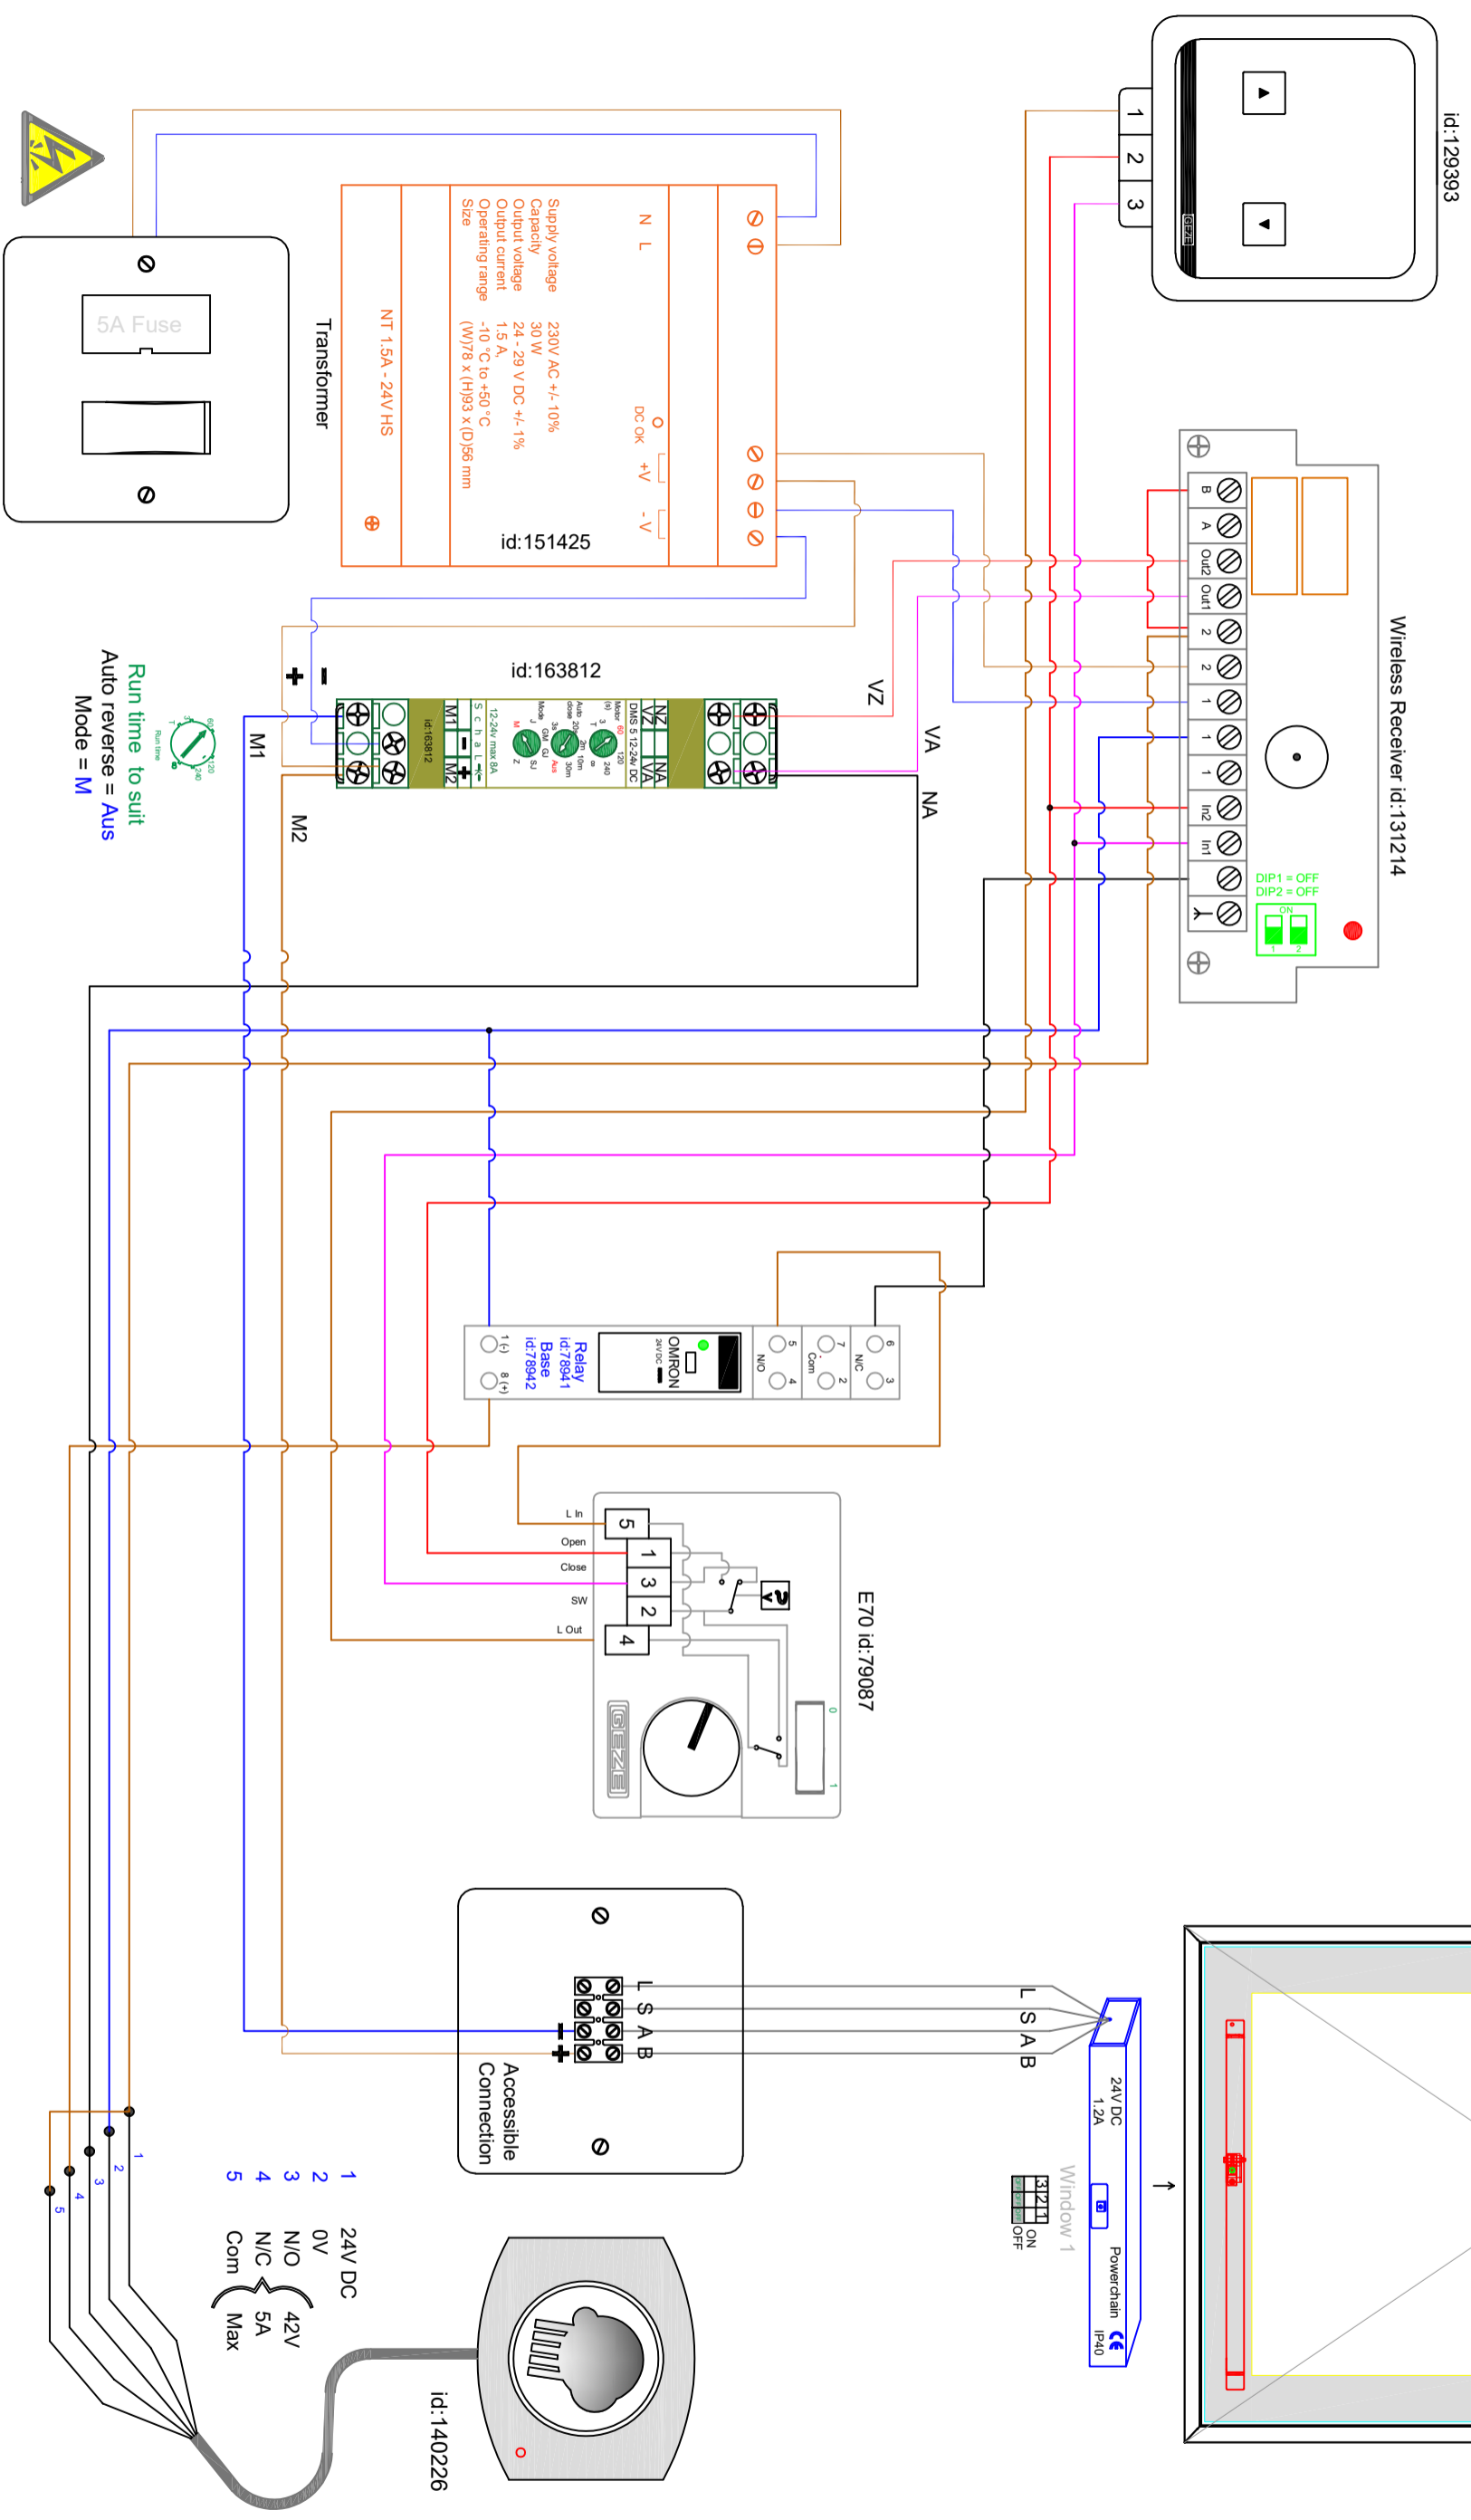

Drives Factory Fitted Inside Rooflight

Run time to suit
Auto reverse = Aus
Mode = M

NEXT GENERATION ROOFLIGHTS
Queens Business Park
Wilbraham Road
Fulbourn
Cambridge
CB21 5GT
T: 01223 792 224
E: sales@nextgenerationrooftlights.co.uk
info@nextgenerationrooftlights.co.uk
W: nextgenerationrooftlights.co.uk

NEXT GENERATION ROOFLIGHTS

This drawing shows the actual stage of product development at the date indicated. No claims or damages in any form can be made against Vision AGI as a result of the interpretation of this drawing. This drawing remains the property of Vision AGI and is made available to third parties only for the duration of contractual obligations. All rights connected with this drawing remain in possession of Vision AGI. This drawing may not be copied or handed over to third parties without the consent of Vision AGI Ltd.
Next Generation Rooflights is a trading name of Vision AGI Limited, Company No. 08429446, Registered Office: 1 Wicarage Lane, Stratford, London, E15 4HP

Drawn by: GSH
Date: 09.03.20
Approved by: DS
Date: 09.03.20

REV: DESCRIPTION: MODIFIED: DATE:
Title: Powerchain - Master - RS - TS - RC
Drawing No.: CN200-02-07