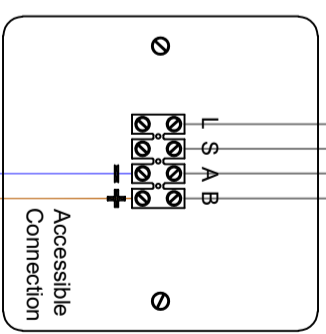

Drives Factory Fitted inside Rooflight

Cable Ø	1A	2A	4A	6A
1.5mm²	100m	50m	25m	16m
2.5mm²	180m	90m	45m	30m
4.0mm²	280m	140m	70m	45m

NEXT GENERATION ROOFLIGHTS
 Queens Business Park
 Wilbraham Road
 Fulbourn
 Cambridge
 CB21 5GT
 T: 01223 792 224
 E: sales@nextgenrooflights.co.uk
 info@nextgenrooflights.co.uk
 W: nextgenrooflights.co.uk

Drawn by: GSH
 Approved by: DS
 Date: 09.03.20

REV:	DESCRIPTION:	MODIFIED:	DATE:
	Powerchain - Master - RC		
Drawing No.: CN200-02-03			