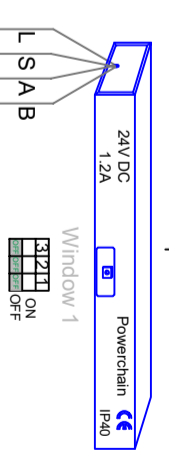

Drives Factory Fitted inside Rooflight

Cable Ø	1A	2A	4A	6A
1.5mm²	100m	50m	25m	16m
2.5mm²	180m	90m	45m	30m
4.0mm²	280m	140m	70m	45m

NEXT GENERATION ROOFLIGHTS
 Queens Business Park
 Wilbraham Road
 Fulbourn
 Cambridge
 CB21 5GT
 T: 01223 792 224
 E: sales@nextgenrooflights.co.uk
 info@nextgenrooflights.co.uk
 W: nextgenrooflights.co.uk

Drawn by: GSH
 Approved by: DS
 Date: 09.03.20

REV:	DESCRIPTION:	MODIFIED:	DATE:
	Powerchain - Master - RC		
Drawing No.: CN200-02-03			