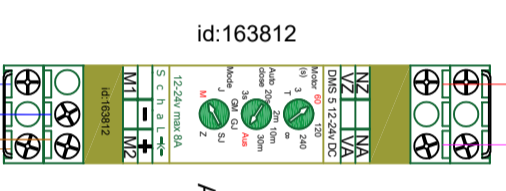

Drives Factory Fitted inside Rooflight

Cable Ø	1A	2A	4A	6A
1.5mm²	100m	50m	25m	16m
2.5mm²	180m	90m	45m	30m
4.0mm²	280m	140m	70m	45m

NEXT GENERATION ROOFLIGHTS
 Queens Business Park
 Wilbraham Road
 Fulbourn
 Cambridge
 CB21 5GT
 T: 01223 792 224
 E: sales@nextgenrooflights.co.uk
 info@nextgenrooflights.co.uk
 W: nextgenrooflights.co.uk

Drawn by: GSH
 Approved by: DS
 Date: 09.03.20

REV:	DESCRIPTION:	MODIFIED:	DATE:
	Powerchain - Master - RC		
Drawing No.: CN200-02-03			