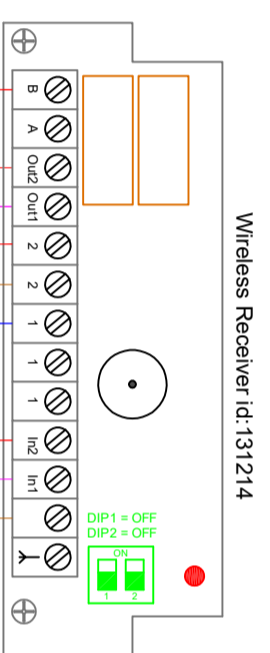

Drives Factory Fitted inside Rooflight

Cable Ø	1A	2A	4A	6A
1.5mm²	100m	50m	25m	16m
2.5mm²	180m	90m	45m	30m
4.0mm²	280m	140m	70m	45m

NEXT GENERATION ROOFLIGHTS
 Queens Business Park
 Wilbraham Road
 Fulbourn
 Cambridge
 CB21 5GT
 T: 01223 792 224
 E: sales@nextgenrooflights.co.uk
 info@nextgenrooflights.co.uk
 W: nextgenrooflights.co.uk

Drawn by: GSH
 Approved by: DS
 Date: 09.03.20

REV:	DESCRIPTION:	MODIFIED:	DATE:
	Powerchain - Master - RC		
Drawing No.: CN200-02-03			