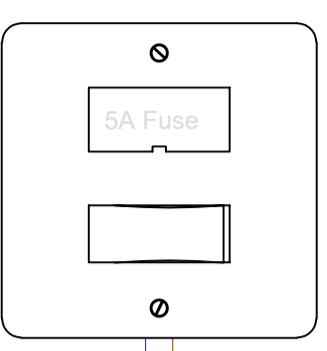

Drives Factory Fitted inside Rooflight

Cable Ø	1A	2A	4A	6A
1.5mm²	100m	50m	25m	16m
2.5mm²	180m	90m	45m	30m
4.0mm²	280m	140m	70m	45m

NEXT GENERATION ROOFLIGHTS
 Queens Business Park
 Wilbraham Road
 Fulbourn
 Cambridge
 CB21 5GT
 T: 01223 792 224
 E: sales@nextgenrooflights.co.uk
 info@nextgenrooflights.co.uk
 W: nextgenrooflights.co.uk

Drawn by: GSH
 Approved by: DS
 Date: 09.03.20

REV:	DESCRIPTION:	MODIFIED:	DATE:
	Powerchain - Master - RC		
Drawing No.: CN200-02-03			