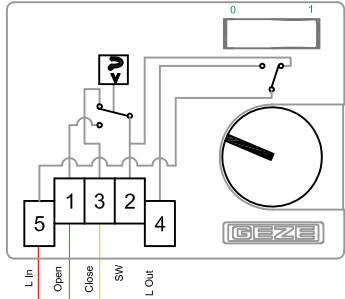

E70 id:79087

Green & Violet
Not used