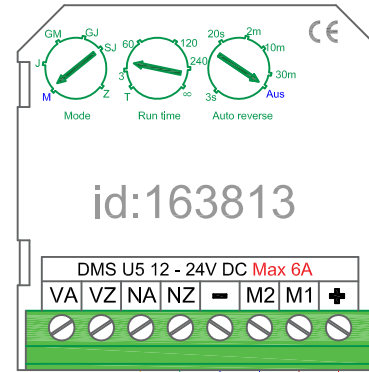

Mode = M
Run time to suit
Auto reverse = Aus

NEXT GENERATION ROOFLIGHTS

Queens Business Park
Wilbraham Road
Fulbourn
Cambridge
CB21 5GT

T: 01223 792 224
E: sales@nextgenrooflights.co.uk
info@nextgenrooflights.co.uk
W: nextgenrooflights.co.uk

Cable Ø	1A	2A	4A	6A
1.5mm²	100m	50m	25m	16m
2.5mm²	180m	90m	45m	30m
4.0mm²	280m	140m	70m	45m

Drawn by: ME

Date: 10/04/17

This drawing shows the actual stage of product development at the date indicated. No claims or damages in any form can be made against Vision AGI as a result of the interpretation of this drawing. This drawing remains the property of Vision AGI and is made available to third parties only for the duration of contractual obligations. All rights connected with this drawing remain in possession of Vision AGI. This drawing may not be copied or handed over to third parties without the consent of Vision AGI Ltd

REV	DESCRIPTION	MODIFIED	DATE
A	Correction to U5 detail	DB	10/07/17

Title: K600 U5 PSU E70*

Drawing No.: 04-17-RWA-V124