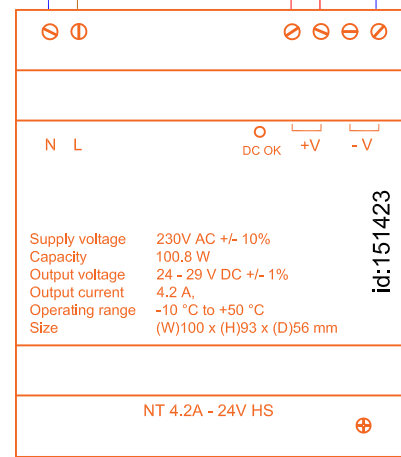

Mode = M
Run time to suit
Auto reverse = Aus

NEXT GENERATION ROOFLIGHTS

Queens Business Park
Wilbraham Road
Fulbourn
Cambridge
CB21 5GT

T: 01223 792 224
E: sales@nextgenrooflights.co.uk
info@nextgenrooflights.co.uk
W: nextgenrooflights.co.uk

Cable Ø	1A	2A	4A	6A
1.5mm²	100m	50m	25m	16m
2.5mm²	180m	90m	45m	30m
4.0mm²	280m	140m	70m	45m

Drawn by: ME

Date: 10/04/17

This drawing shows the actual stage of product development at the date indicated. No claims or damages in any form can be made against Vision AGI as a result of the interpretation of this drawing. This drawing remains the property of Vision AGI and is made available to third parties only for the duration of contractual obligations. All rights connected with this drawing remain in possession of Vision AGI. This drawing may not be copied or handed over to third parties without the consent of Vision AGI Ltd

REV	DESCRIPTION	MODIFIED	DATE
A	Correction to U5 detail	DB	10/07/17

Title: K600 U5 PSU E70*

Drawing No.: 04-17-RWA-V124