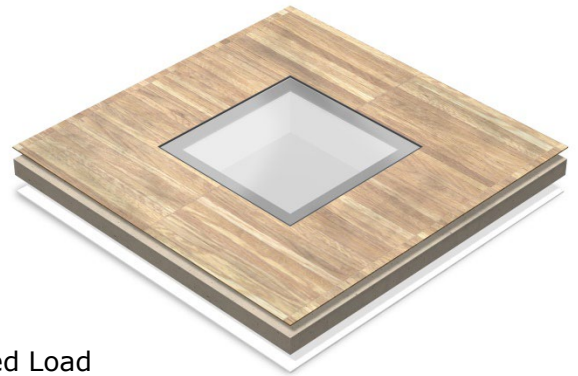

The Walk On Glass Floor - Internal

Detailed Description

Features:

Grade 6063-T6 Extruded Aluminium

Polyester Powder Coating to Minimum 60 Microns

BS EN 1991-1 1.5kN/m² UDL & 2.0kN/m² Concentrated Load

Commercial Loading available by request (Domestic loading)

Usage:

Suitable for all floor constructions and coverings e.g. timber, tiled, stone etc.

Product Guidance

Standard Sizes

(mm)	Height	1000	1200	1400
Width				
1000		✓	✓	✓
1200		✓	✓	✓
1400		✓	✓	✓

Non-standard sizes and shapes are available on request