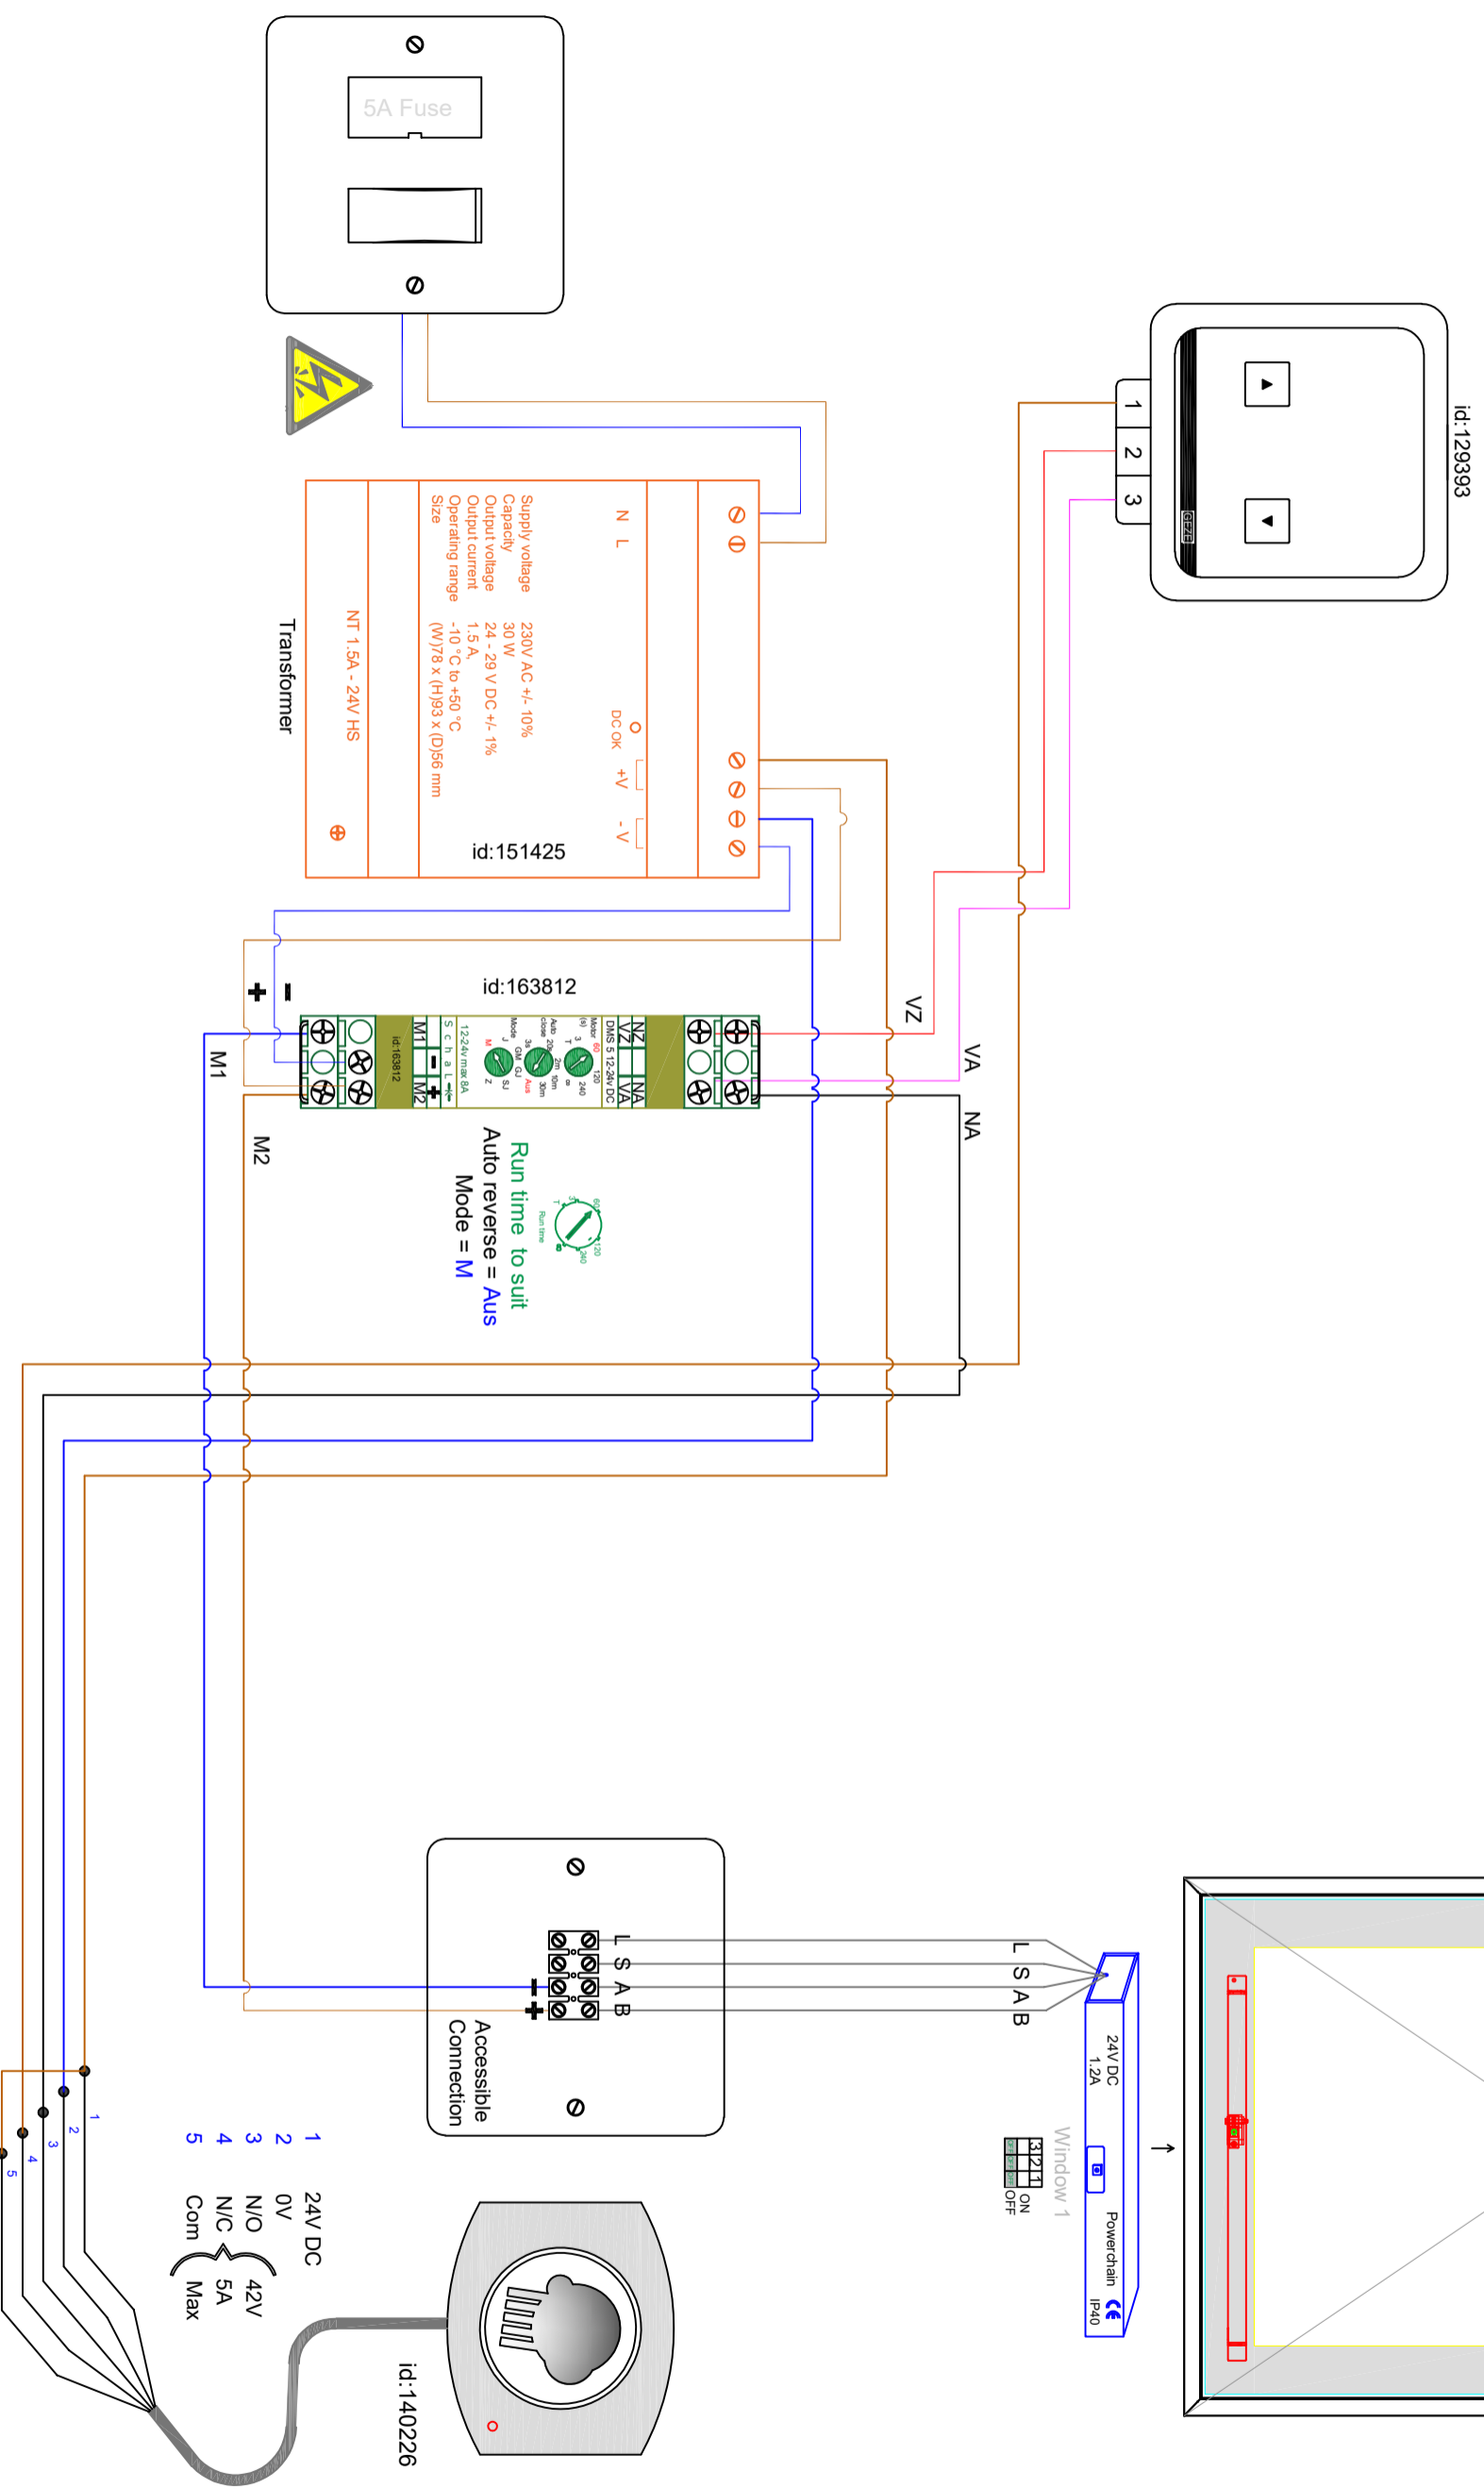

Drives Factory Fitted inside Rooflight

Cable Ø	1A	2A	4A	6A
1.5mm ²	100m	50m	25m	16m
2.5mm ²	180m	90m	45m	30m
4.0mm ²	280m	140m	70m	45m

NEXT GENERATION ROOFLIGHTS
 Queens Business Park
 Wilbraham Road
 Fulbourn
 Cambridge
 CB21 5GT
 T: 01223 792 224
 E: sales@nextgenrooflights.co.uk
 info@nextgenrooflights.co.uk
 W: nextgenrooflights.co.uk

NEXT GENERATION ROOFLIGHTS

This drawing shows the actual stage of product development at the date indicated. No claims or damages in any form can be made against Vision AGI as a result of the interpretation of this drawing. This drawing remains the property of Vision AGI and is made available to third parties only for the duration of contractual obligations. All rights connected with this drawing remain in possession of Vision AGI. This drawing may not be copied or handed over to third parties without the consent of Vision AGI Ltd.
 Next Generation Rooflights is a trading name of Vision AGI Limited, Company No. 08429446, Registered Office: 1 Vicarage Lane, Stratford, London, E15 4HF

Drawn by: GSH	Date: 09.03.20
Approved by: DS	Date: 09.03.20
REV:	DESCRIPTION:
	MODIFIED:
	DATE:
Title: Powerchain - Master - RS	
Drawing No.: CN200-02-02	